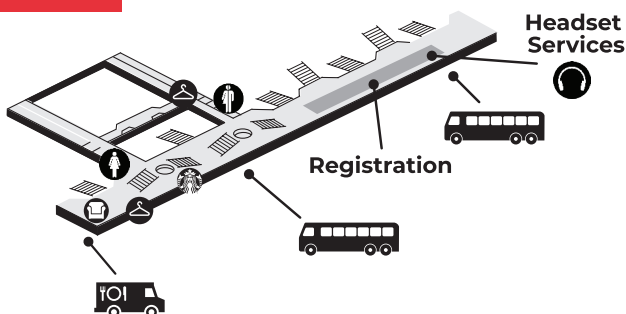

HOTEL SHUTTLE INFORMATION & SPECIAL NEEDS TRANSPORTATION

For the shuttle boarding location closest to your hotel, visit the NRF 2019 mobile app or go to nrfbigshow.com/hotels

Please call (877) 656-6611 for hotel shuttle information and special needs transportation. ADA compliant equipment is available during regularly scheduled shuttle hours and reservations should be made at least 20 minutes in advance of desired pick up time by calling the shuttle phone number. If you do not find your hotel on the list, please go to the nearest hotel for shuttle transportation.

nrfbigshow.com/mobile-app

Jacob K. Javits Convention Center

LEVEL 4 RIVER PAVILION

LEVEL 3

LEVEL 2 STREET LEVEL

LEVEL 1

NRF 2019
RETAIL'S BIG SHOW

SPONSORED BY

LEVEL | IO