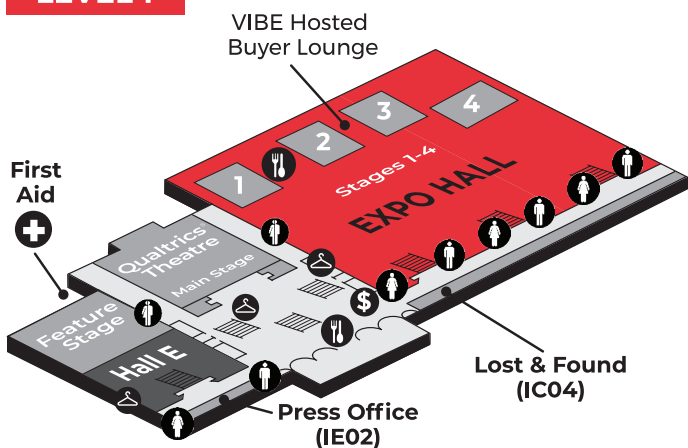

CONVENTION MAP & SHUTTLE GUIDE

JACOB K. JAVITS CONVENTION CENTER | NYC | JANUARY 13-15

NRF 2019
RETAIL'S BIG SHOW

Complimentary Shuttle Service

SCHEDULE

	TO: JAVITS CONV. CENTER DEPARTING HOTELS EVERY 15-20 MINUTES	TO & FROM: HOTELS DEPARTING JAVITS CONV. CENTER EVERY 30 MINUTES	TO: HOTELS DEPARTING JAVITS CONV. CENTER EVERY 15-20 MINUTES
Friday 1/11	~~~~~	11:00 AM – 6:00 PM	~~~~~
Saturday 1/12	7:30 AM – 11:00 AM	11:00 AM – 6:00 PM	~~~~~
Sunday, 1/13	7:00 AM – 11:00 AM	Service to resume at 2 PM	2:00 PM – 6:00 PM
Monday, 1/14	7:00 AM – 11:00 AM	Service to resume at 2 PM	2:00 PM – 6:00 PM
Tuesday, 1/15	7:00 AM – 11:00 AM	Service to resume at 2 PM	2:00 PM – 6:00 PM

HOTEL SHUTTLE INFORMATION & SPECIAL NEEDS TRANSPORTATION

For the shuttle boarding location closest to your hotel, visit the NRF 2019 mobile app or go to nrfbigshow.com/hotels

Please call (877) 656-6611 for hotel shuttle information and special needs transportation. ADA compliant equipment is available during regularly scheduled shuttle hours and reservations should be made at least 20 minutes in advance of desired pick up time by calling the shuttle phone number. If you do not find your hotel on the list, please go to the nearest hotel for shuttle transportation.

nrfbigshow.com/mobile-app

Jacob K. Javits Convention Center

LEVEL 4 RIVER PAVILION

LEVEL 3

LEVEL 2 STREET LEVEL

LEVEL 1

NRF 2019
RETAIL'S BIG SHOW

SPONSORED BY

LEVEL | IO