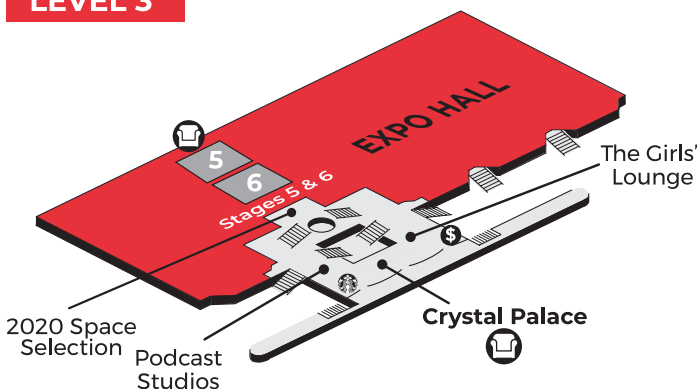

nrfbigshow.com/mobile-app

Jacob K. Javits Convention Center

LEVEL 4 RIVER PAVILION

LEVEL 3

LEVEL 2 STREET LEVEL

LEVEL 1

NRF 2019
RETAIL'S BIG SHOW

SPONSORED BY

LEVEL | IO